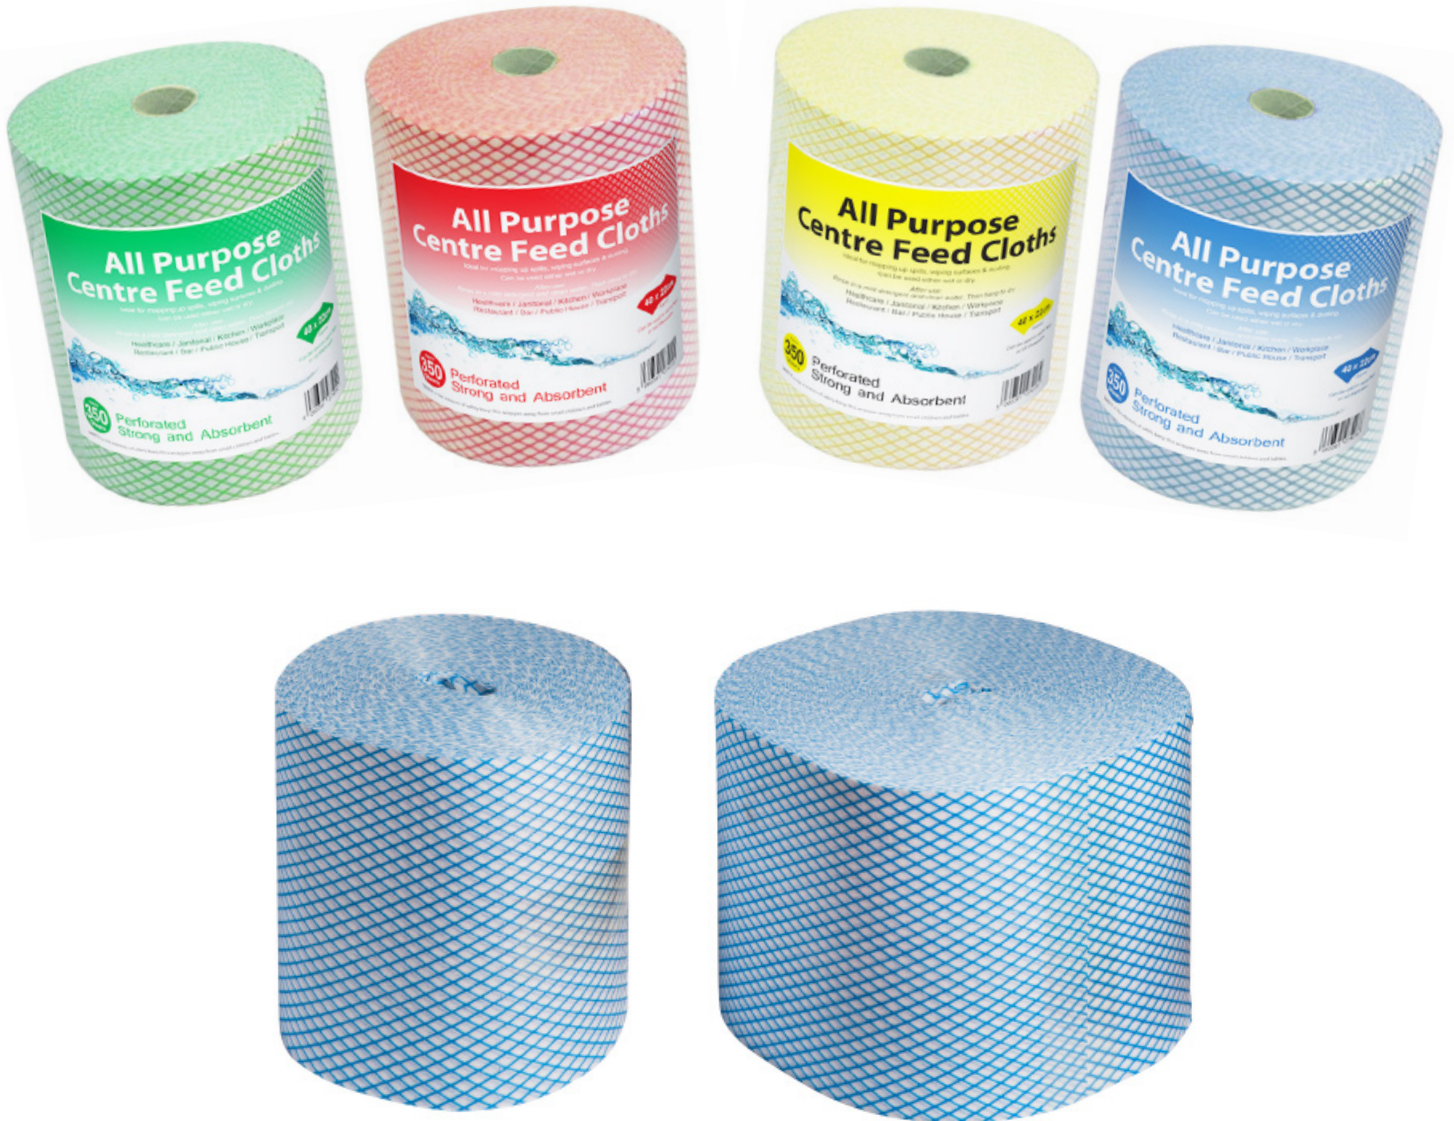

All Purpose Centre Feed Cloths

Medium all purpose centre feed perforated roll cloth.

Medium

40 x 22cm Approx / 40gsm Approx

Code	Description	Qty
CFR350-B	All Purpose Centre Feed Cloth - Blue	4s
CFR350-G	All Purpose Centre Feed Cloth - Green	4s
CFR350-R	All Purpose Centre Feed Cloth - Red	4s
CFR350-Y	All Purpose Centre Feed Cloth - Yellow	4s
MPW500	500 Sheet Multi Purpose Centre Feed Wipes	10s
MPW1000	1000 Sheet Multi Purpose Centre Feed Wipes	6s