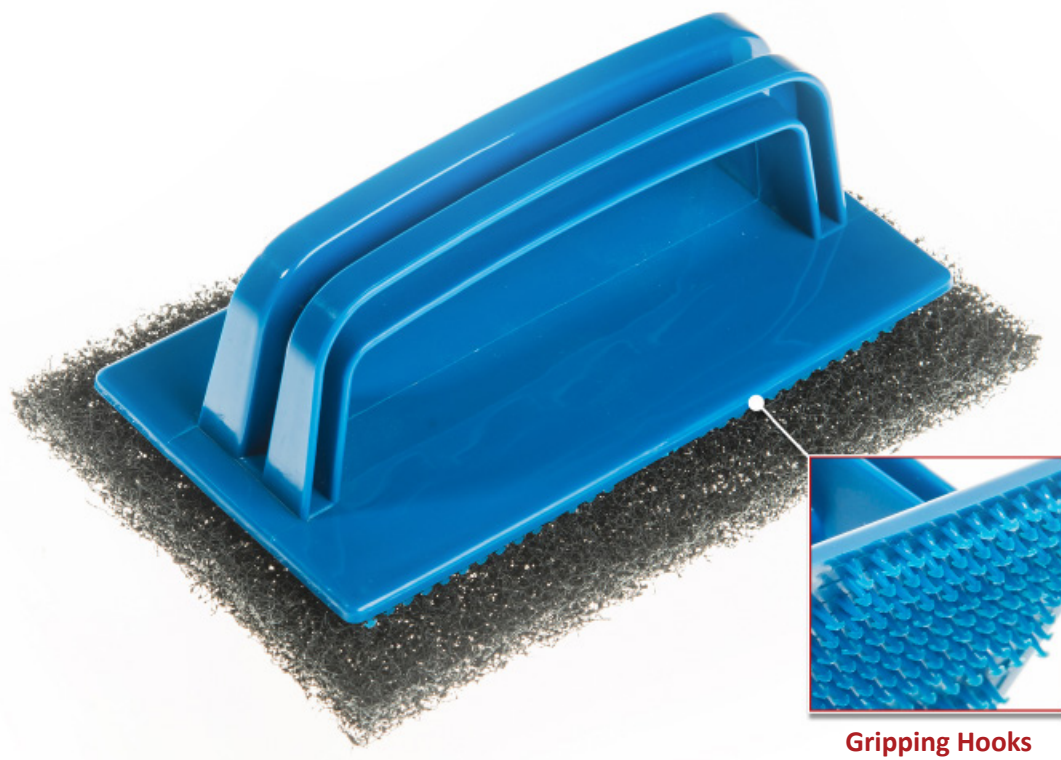

Sparkle It Scouring Wizard Non Scratch

Code	Description	Qty
WIZ-S	Sparkle It Scouring Wizard Non Scratch	48 x 10s

Sponges & Scourers

Grill Pads & Applicator

Our Grill pads are ideal for cleaning BBQs !

Gripping Hooks