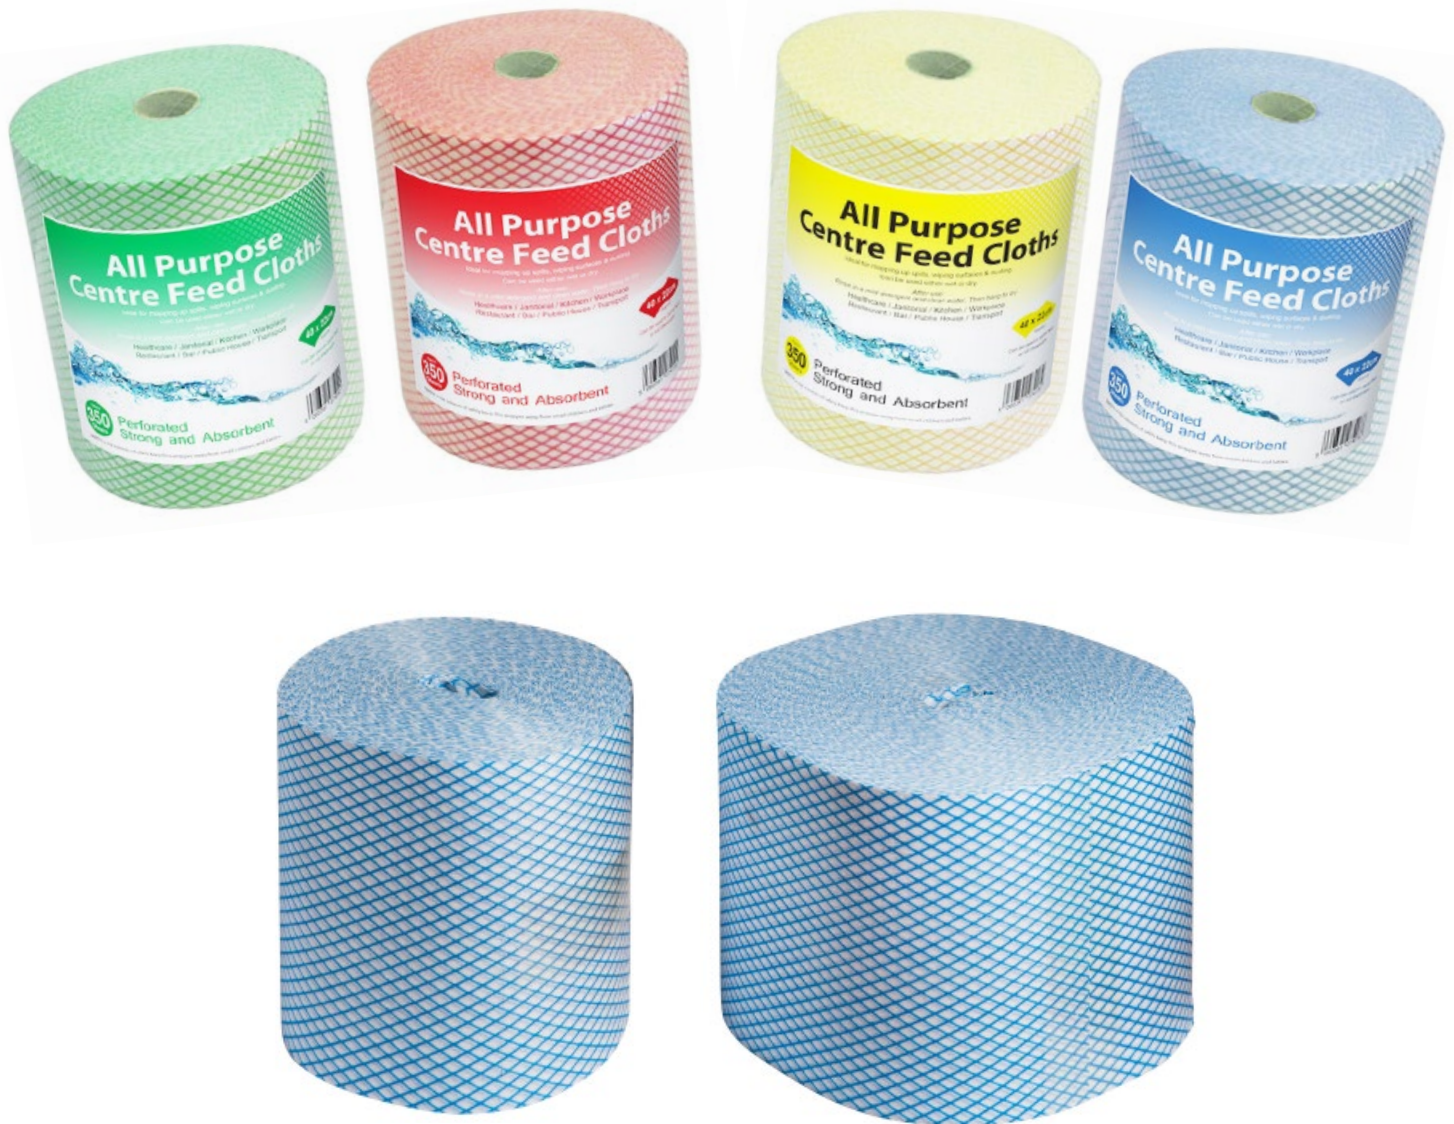

All Purpose Centre Feed Cloths

Medium all purpose centre feed perforated roll cloth.

Medium

40 x 22cm Approx / 40gsm Approx

Code	Description	Qty
CFR350-B	All Purpose Centre Feed Cloth - Blue	4s
CFR350-G	All Purpose Centre Feed Cloth - Green	4s
CFR350-R	All Purpose Centre Feed Cloth - Red	4s
CFR350-Y	All Purpose Centre Feed Cloth - Yellow	4s
MPW500	500 Sheet Multi Purpose Centre Feed Wipes	10s
MPW1000	1000 Sheet Multi Purpose Centre Feed Wipes	6s